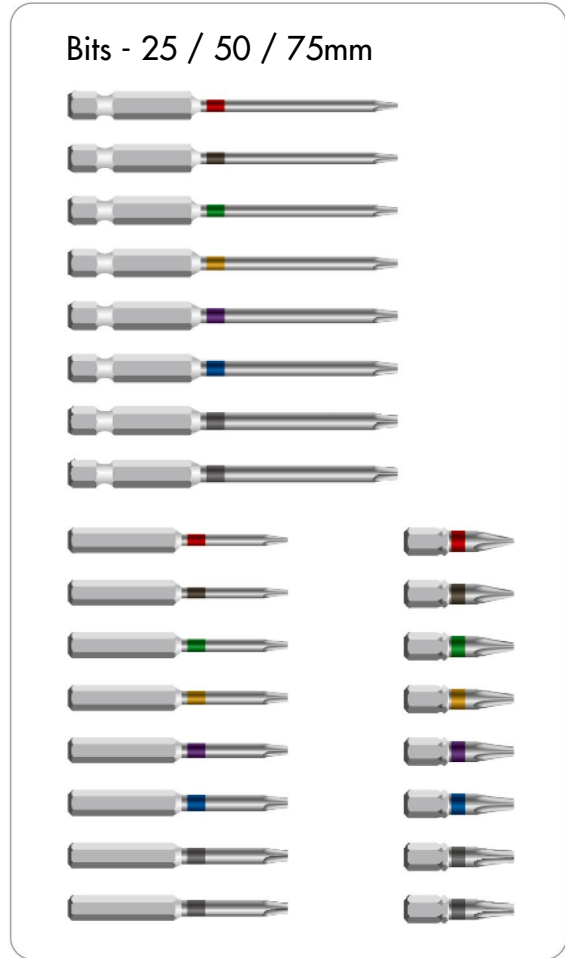

SLOKY®

Smart Torque
Everywhere Possible

DISCOVER

SLOKY Interchangeable System

Spare - TORX®
Hardness : HRC 58° ~ 60°
Material : High alloy steel

Spare - TORX PLUS®
Hardness : HRC 58° ~ 60°
Material : High alloy steel

Spare - HEXAGON
Hardness : HRC 58° ~ 60°
Material : High alloy steel

0-TPK-H02

0-TPK-H01

0-TPK-H03

NEW

Micro USB
Charging Cable

Tip
Add a Torque Adapter
To Convert into
a Torque Screwdriver

KITS
To
TRY!